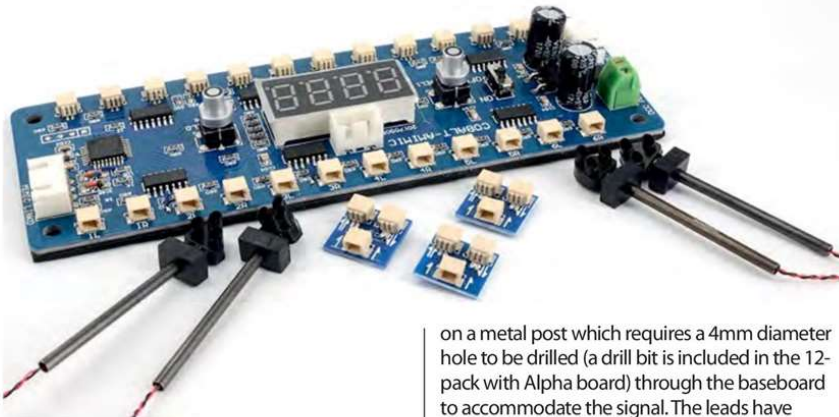

'OO' GAUGE

DCC Concepts delivers its GROUND SIGNALS

● Price: £99.95 per 12-pack ● Cat No: DCD-MGS-BR ● Site: www.dccconcepts.com

Ever since DCC Concepts announced that it would be producing colour light ground signals for 'OO' gauge we've been eager to see the results – and now they have arrived. The range covers early two-light, the more common three-light and the latest four-light British styles as well as an American outline two-light signal. Each features a high quality plastic casing with light colours selected to suit the era of their operation. For example, the most modern four-light signals have white LED lights while the earlier signals have softer warm white lights to represent the bulbs used in the real signals.

Each signal is pre-wired and comes mounted

on a metal post which requires a 4mm diameter hole to be drilled (a drill bit is included in the 12-pack with Alpha board) through the baseboard to accommodate the signal. The leads have plugs attached and they have been designed to work with DCC Concepts Alpha Mimic control boards – none of which requires soldering.

The mimic board can be connected directly to the DCC track or accessory feed and given a range of addresses to control 12 signals. Joining everything together takes a matter of minutes and results in a set of working signals. Splitters to control two signals from one output are included in the 12-pack and there are additional extension cables available separately to increase the range of the wires from each signal.

This is a comprehensive and cost-effective way of introducing ground signals to a layout. With the 12-pack costing just under £100 it works out at just over £8 per signal – and you get a control board, cables, drill and screws thrown in too. Great value and a great product which we are already planning to install on *Hobby Magazine's* exhibition layouts. (MW)