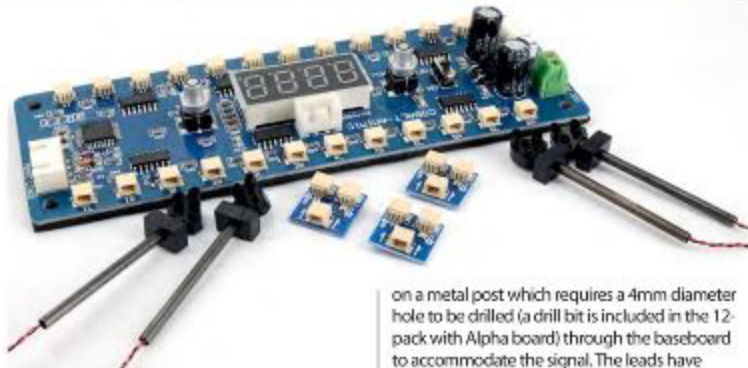

'OO' GAUGE

DCC Concepts delivers its GROUND SIGNALS

● Price: £99.95 per 12-pack ● Cat No: DCD-MGS-BR ● Site: www.dccconcepts.com

Ever since DCC Concepts announced that it would be producing colour light ground signals for 'OO' gauge we've been eager to see the results – and now they have arrived. The range covers early two-light, the more common three-light and the latest four-light British styles as well as an American outline two-light signal. Each features a high quality plastic casing with light colours selected to suit the era of their operation. For example, the most modern four-light signals have white LED lights while the earlier signals have softer warm white lights to represent the bulbs used in the real signals. Each signal is pre-wired and comes mounted

on a metal post which requires a 4mm diameter hole to be drilled (a drill bit is included in the 12-pack with Alpha board) through the baseboard to accommodate the signal. The leads have plugs attached and they have been designed to work with DCC Concepts Alpha Mimic control boards – none of which requires soldering.

The mimic board can be connected directly to the DCC track or accessory feed and given a range of addresses to control 12 signals. Joining everything together takes a matter of minutes and results in a set of working signals. Splitters to control two signals from one output are included in the 12-pack and there are additional extension cables available separately to increase the range of the wires from each signal.

This is a comprehensive and cost-effective way of introducing ground signals to a layout. With the 12-pack costing just under £100 it works out at just over £8 per signal – and you get a control board, cables, drill and screws thrown in too. Great value and a great product which we are already planning to install on *Hobby Magazine's* exhibition layouts. (MW)