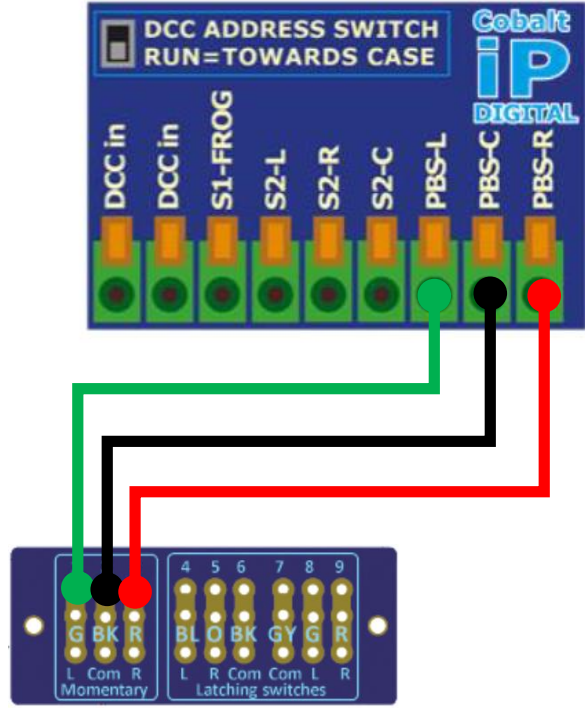

Cobalt S Lever Direct to Cobalt iP Digital

DCC-CP1DiP
Cobalt iP Digital

DCC-CP1S
Cobalt S Point Lever

To reverse the output to match the Lever throw, swap the green and red wires at the relevant Cobalt S Lever or Cobalt iP Digital connection