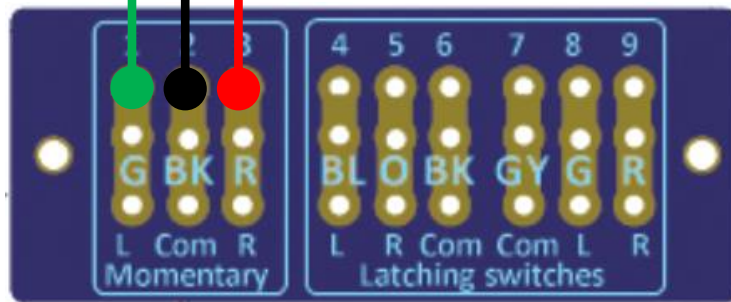

## Cobalt S Lever to AEU

DCD-AEU  
 Alpha Encoder Unit

DCP-CBS  
 Cobalt S Point Lever

To reverse the output to match the Lever throw, swap the green and red wires at the relevant Cobalt S Lever or AEU connection