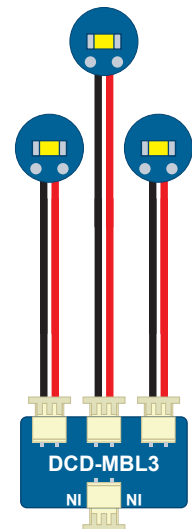

# Alpha Mimic Plug & Play Controllable Building Lighting & DCD-MBL3

## Alpha Mimic Plug & Play Controllable Building Lighting DCD-MPLL

All the LEDs will be lit at the same time.

Using the Mimic LED Connector you can run up to 3 LEDs off each Mimic output.

Mimic LED Connector DCD-MBL3

Alpha Mimic Extension Lead DCD-ME6.150

DCC Track or Power Bus