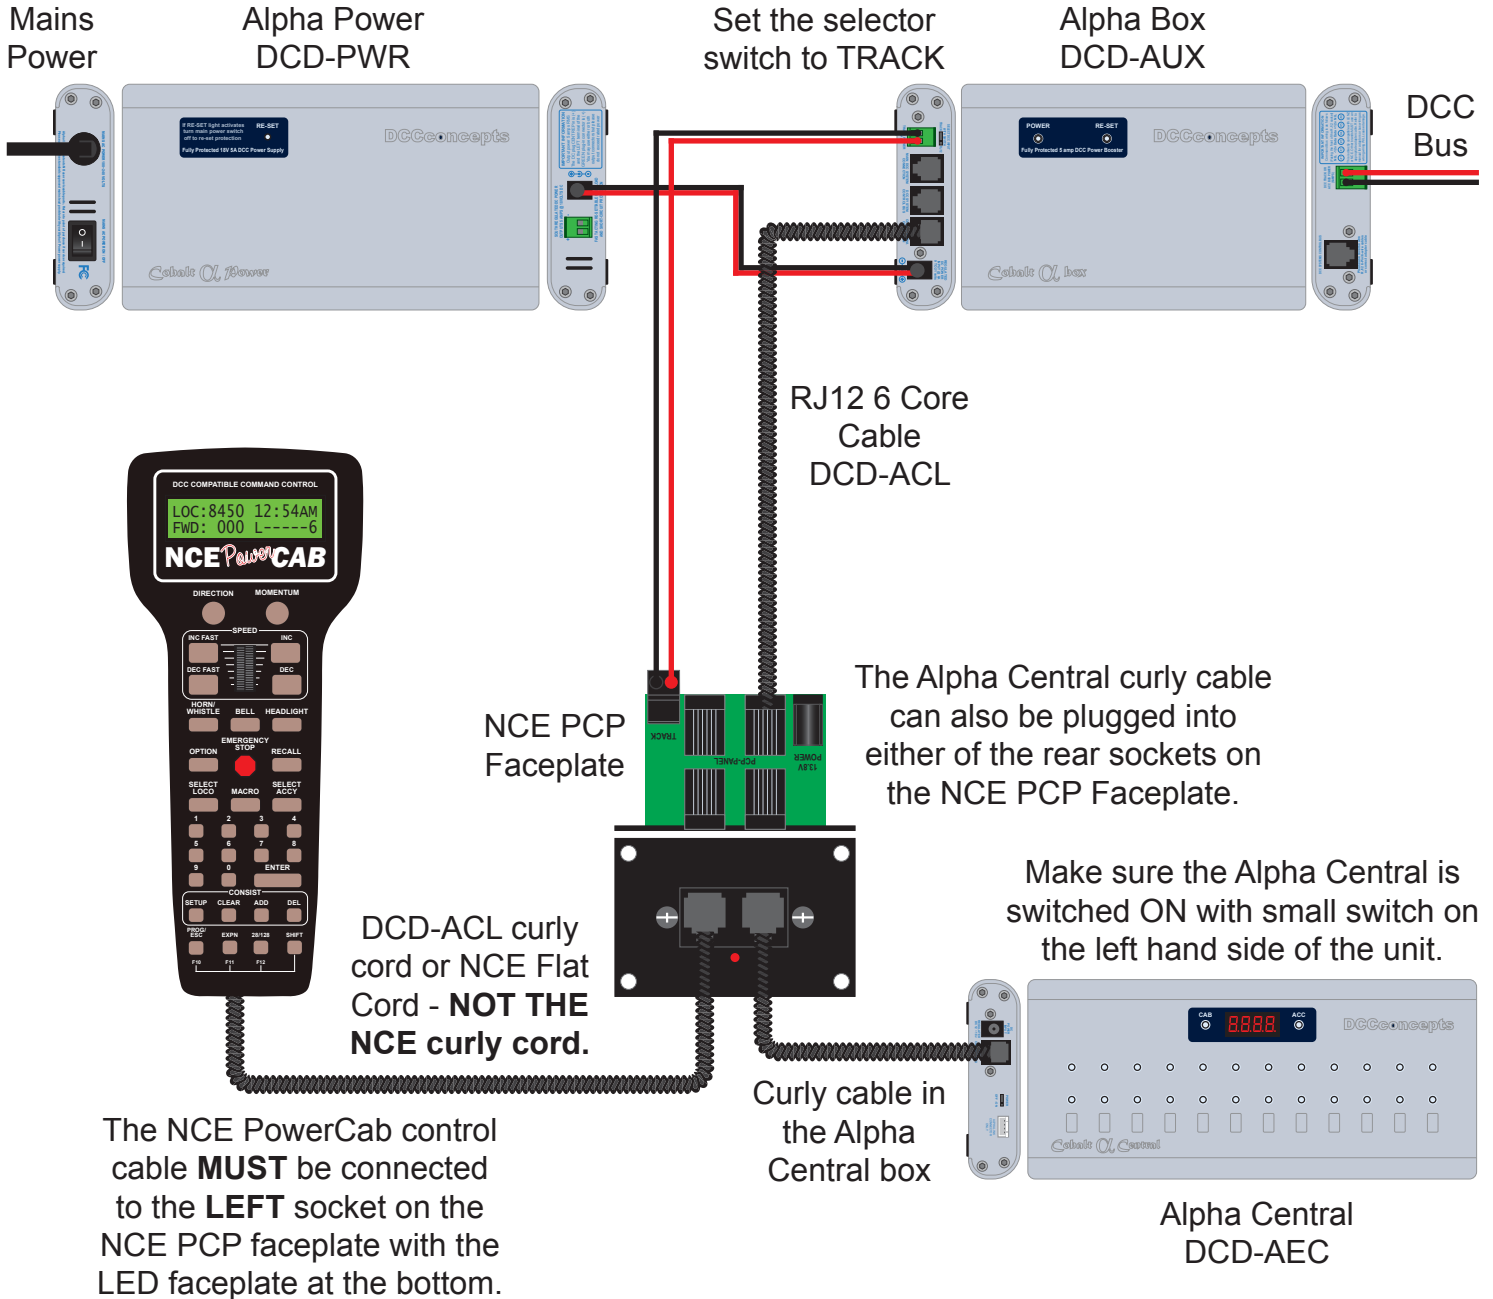

NCE PowerCab & PCP Faceplate, Alpha Power & Alpha Box With Alpha Central

WARNING
Do not place any power supply in to the faceplate input DC power socket