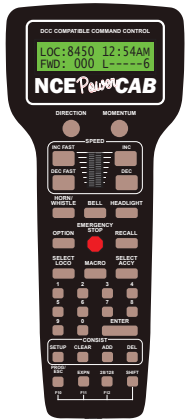

NCE PowerCab With Alpha Box, Alpha Power & Alpha Central

Cobalt Digital Point Motor DCP-CB1DIP

Cobalt SS Surface Mount Point Motor DCP-CBSS-2

Solenoid Accessory Decoder DCD-ADS-4SX

NCE PowerCab NCE-Pcab

Set switch to RJ12

Alpha Box DCD-AUX

Red/Black DC Power Lead in the Alpha Power Box

DCD-ACL curly cord or NCE Flat Cord - NOT THE NCE curly cord.

Mains Power

Alpha Central DCD-AEC

Alpha Power DCD-PWR

White link cable supplied in the Alpha Central box.