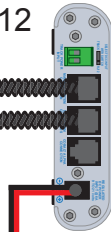

NCE PowerCab With Alpha Box, Alpha Power & Alpha Central

Cobalt Digital Point Motor DCP-CB1DIP

Cobalt SS Surface Mount Point Motor DCP-CBSS-2

Solenoid Accessory Decoder DCD-ADS-4SX

NCE PowerCab NCE-Pcab

Set switch to RJ12

Alpha Box DCD-AUX

Red/Black DC Power Lead in the Alpha Power Box

DCD-ACL curly cord or NCE Flat Cord - NOT THE NCE curly cord.

Mains Power

Alpha Central DCD-AEC

Alpha Power DCD-PWR

White link cable supplied in the Alpha Central box.