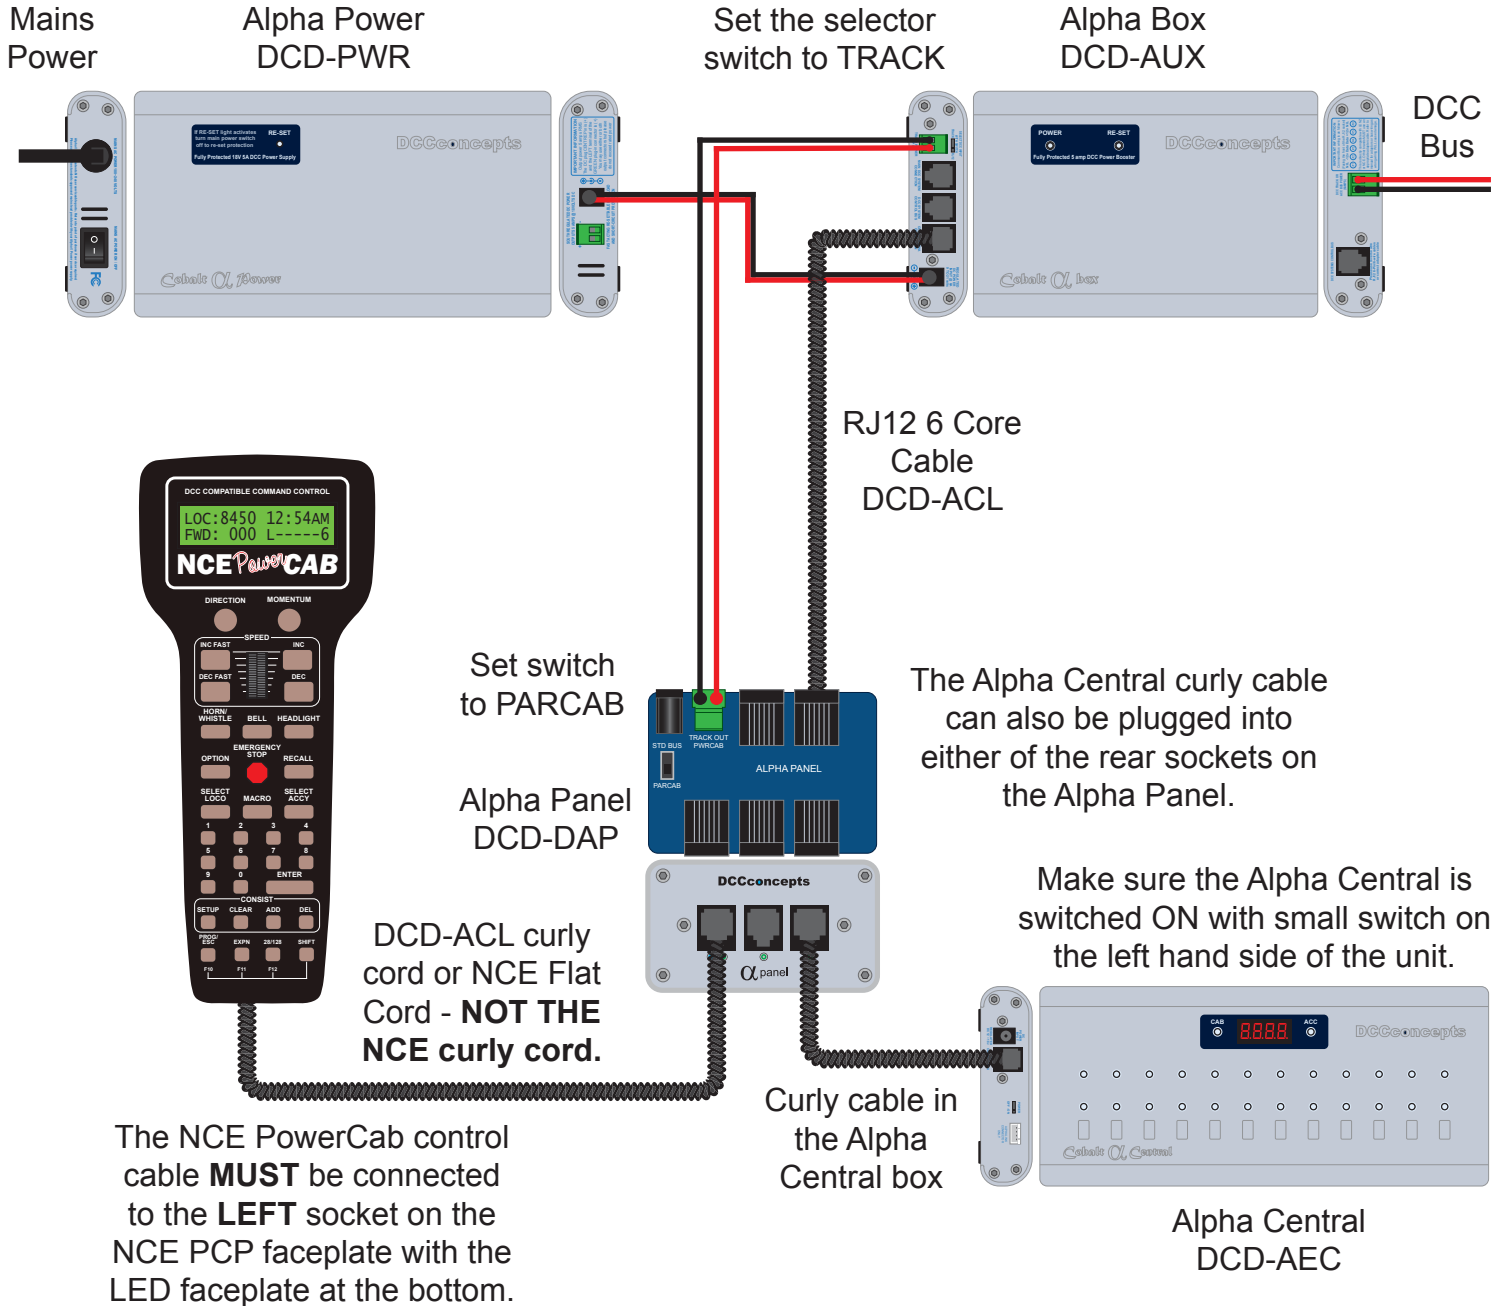

NCE PowerCab With Alpha Power, Box & Panel Connected With Alpha Central

WARNING

Do not place any power supply in to the faceplate input DC power socket