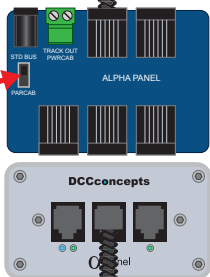

## ESP aegis Adding More Handsets Using The CAB EXT Ports

NCE PowerCab

NCE ProCab Handset

**Note: The NCE PowerCab is NOT supplied with the aegis system.**

Extra Handset Set to CAB ADDRESS

**3**

Extra Handset Set to CAB ADDRESS

**4**

NCE Cab-06

Extra Handset Set to CAB ADDRESS

**5**

Alpha Panel DCD-DAP

Switch set to STD BUS

RJ12 6pin Curly Cord For NCE Powercab and Cobalt Alpha DCD-ACL

**CAB PWR OUT Switched To ON**

**Red Headers Switched To OFF**

The NCE PowerCab **MUST** be set to CAB ADDRESS

**2**

aegis Power Supply  
24V 5 Amps  
DCP-24.5

ESP Ψ aegis 5 Amp Wireless System for PowerCab  
DCC-AEGIS.SET

NCE PowerCab plugged into the CAB MAIN socket on the front