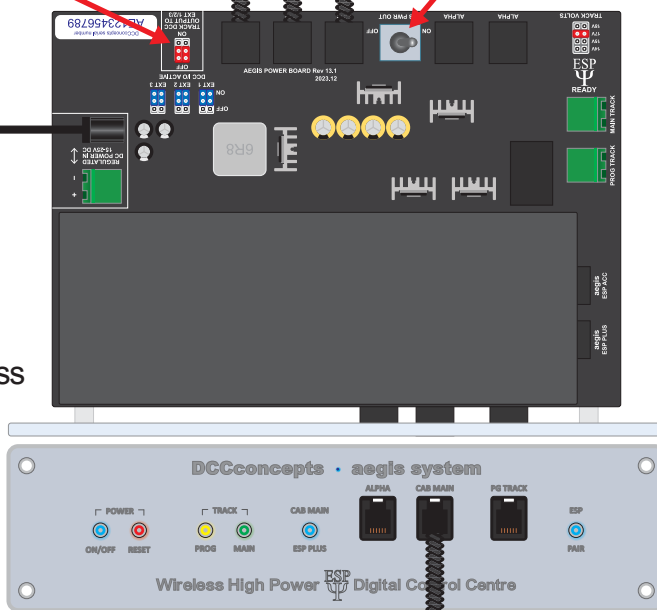

**4**

NCE Cab-06

Extra Handset Set to CAB ADDRESS

**5**

Alpha Panel DCD-DAP

Switch set to STD BUS

RJ12 6pin Curly Cord For NCE Powercab and Cobalt Alpha DCD-ACL

**CAB PWR OUT Switched To ON**

**Red Headers Switched To OFF**

The NCE PowerCab **MUST** be set to CAB ADDRESS

**2**

aegis Power Supply  
24V 5 Amps  
DCP-24.5

ESP Ψ aegis 5 Amp Wireless System for PowerCab  
DCC-AEGIS.SET

NCE PowerCab plugged into the CAB MAIN socket on the front