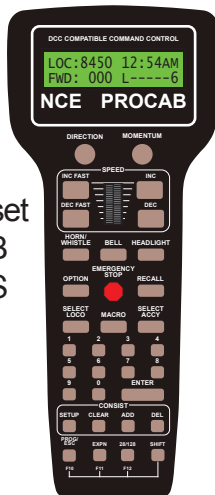

## ESP aegis Adding More Handsets Using The CAB EXT Ports

NCE PowerCab

NCE ProCab Handset

**Note: The NCE PowerCab is NOT supplied with the aegis system.**

Extra Handset Set to CAB ADDRESS

**3**

Extra Handset Set to CAB ADDRESS

**4**

NCE Cab-06

Extra Handset Set to CAB ADDRESS

**5**

Alpha Panel DCD-DAP

Switch set to STD BUS

RJ12 6pin Curly Cord For NCE Powercab and Cobalt Alpha DCD-ACL

**CAB PWR OUT Switched To ON**

**Red Headers Switched To OFF**

The NCE PowerCab **MUST** be set to CAB ADDRESS

**2**

aegis Power Supply  
24V 5 Amps  
DCP-24.5

ESP Ψ aegis 5 Amp Wireless System for PowerCab  
DCC-AEGIS.SET

NCE PowerCab plugged into the CAB MAIN socket on the front

RJ12 6pin Curly Cord For NCE Powercab and Cobalt Alpha DCD-ACL

NCE PowerCab NCE-Pcab