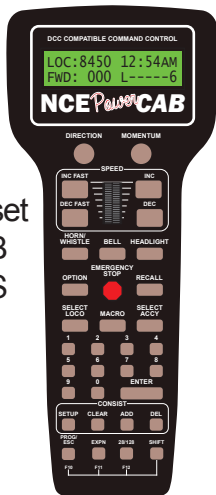

## ESP aegis Adding More Handsets Using The CAB EXT Ports

NCE PowerCab

NCE ProCab Handset

**Note: The NCE PowerCab is NOT supplied with the aegis system.**

Extra Handset Set to CAB ADDRESS

**3**

Extra Handset Set to CAB ADDRESS

**4**

NCE Cab-06

Extra Handset Set to CAB ADDRESS

**5**

Alpha Panel DCD-DAP

Switch set to STD BUS

RJ12 6pin Curly Cord For NCE Powercab and Cobalt Alpha DCD-ACL

**CAB PWR OUT Switched To ON**

**Red Headers Switched To OFF**

The NCE PowerCab **MUST** be set to CAB ADDRESS

**2**

aegis Power Supply  
24V 5 Amps  
DCP-24.5

ESP Ψ aegis 5 Amp Wireless System for PowerCab  
DCC-AEGIS.SET

NCE PowerCab plugged into the CAB MAIN socket on the front

RJ12 6pin Curly Cord For NCE Powercab and Cobalt Alpha DCD-ACL

NCE PowerCab NCE-Pcab