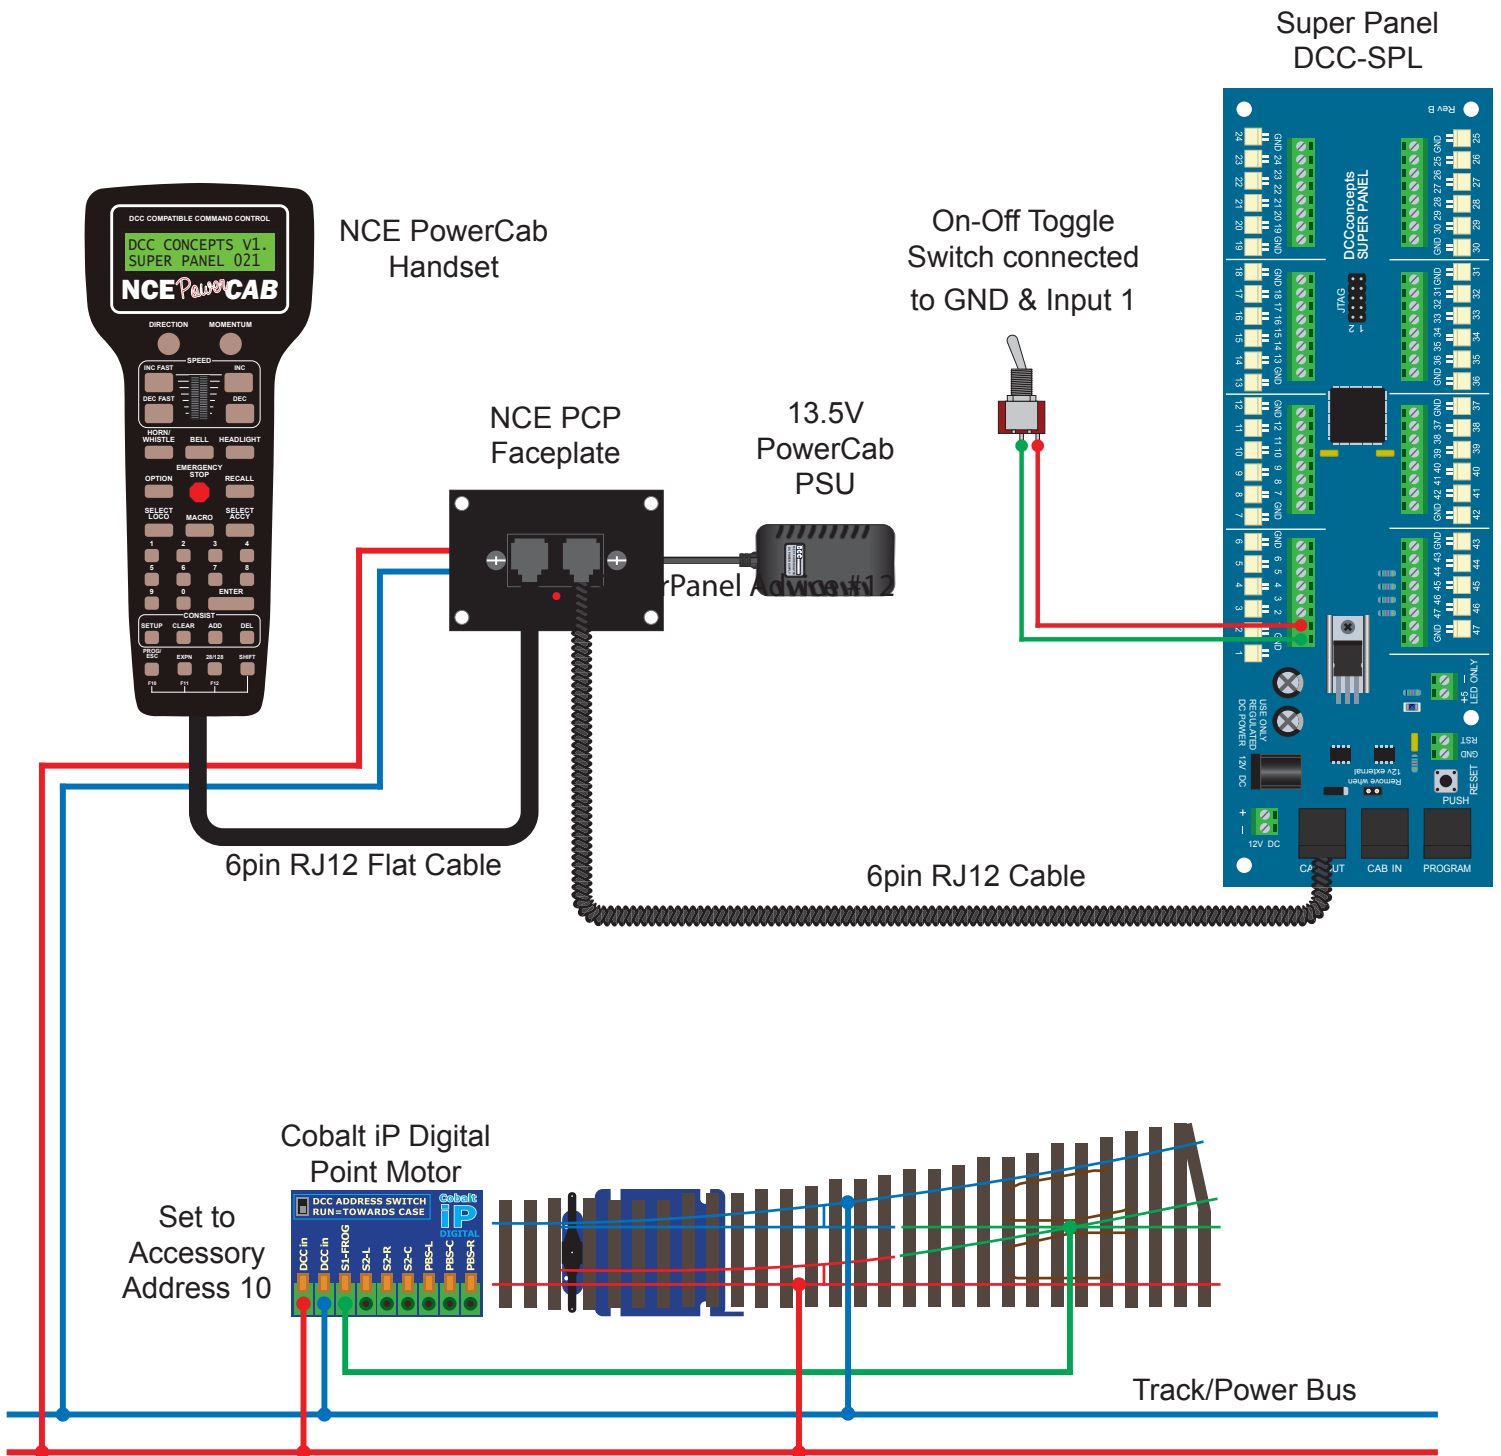

Super Panel Advice #1 - Controlling A Cobalt iP Digital From A Toggle Switch

Super Panel Advice #1

Please note - The DCCconcepts Super Panel needs an NCE system to program and operate.