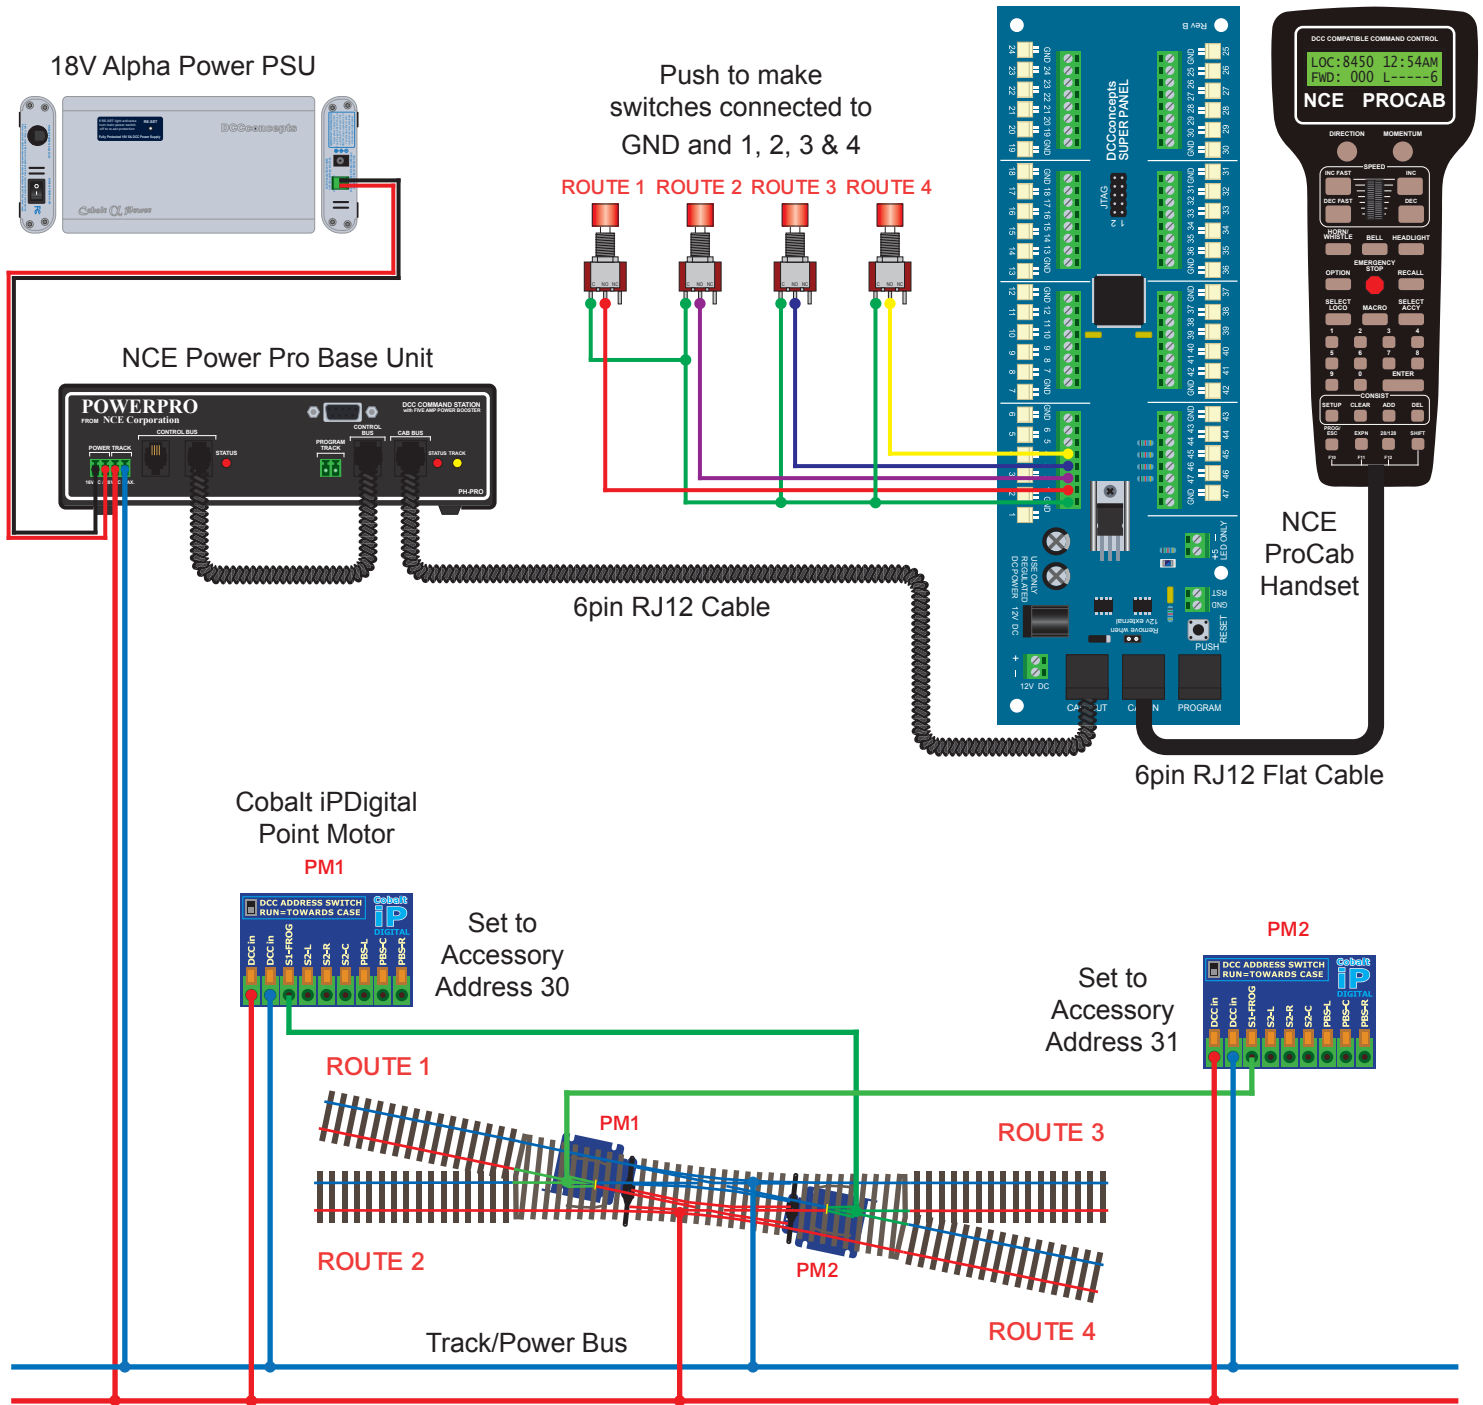

# Super Panel Advice #9 - Controlling A Double Slip With 4 Push Buttons

## Super Panel Advice #9

**Please note - The DCCconcepts Super Panel needs an NCE system to program and operate.**